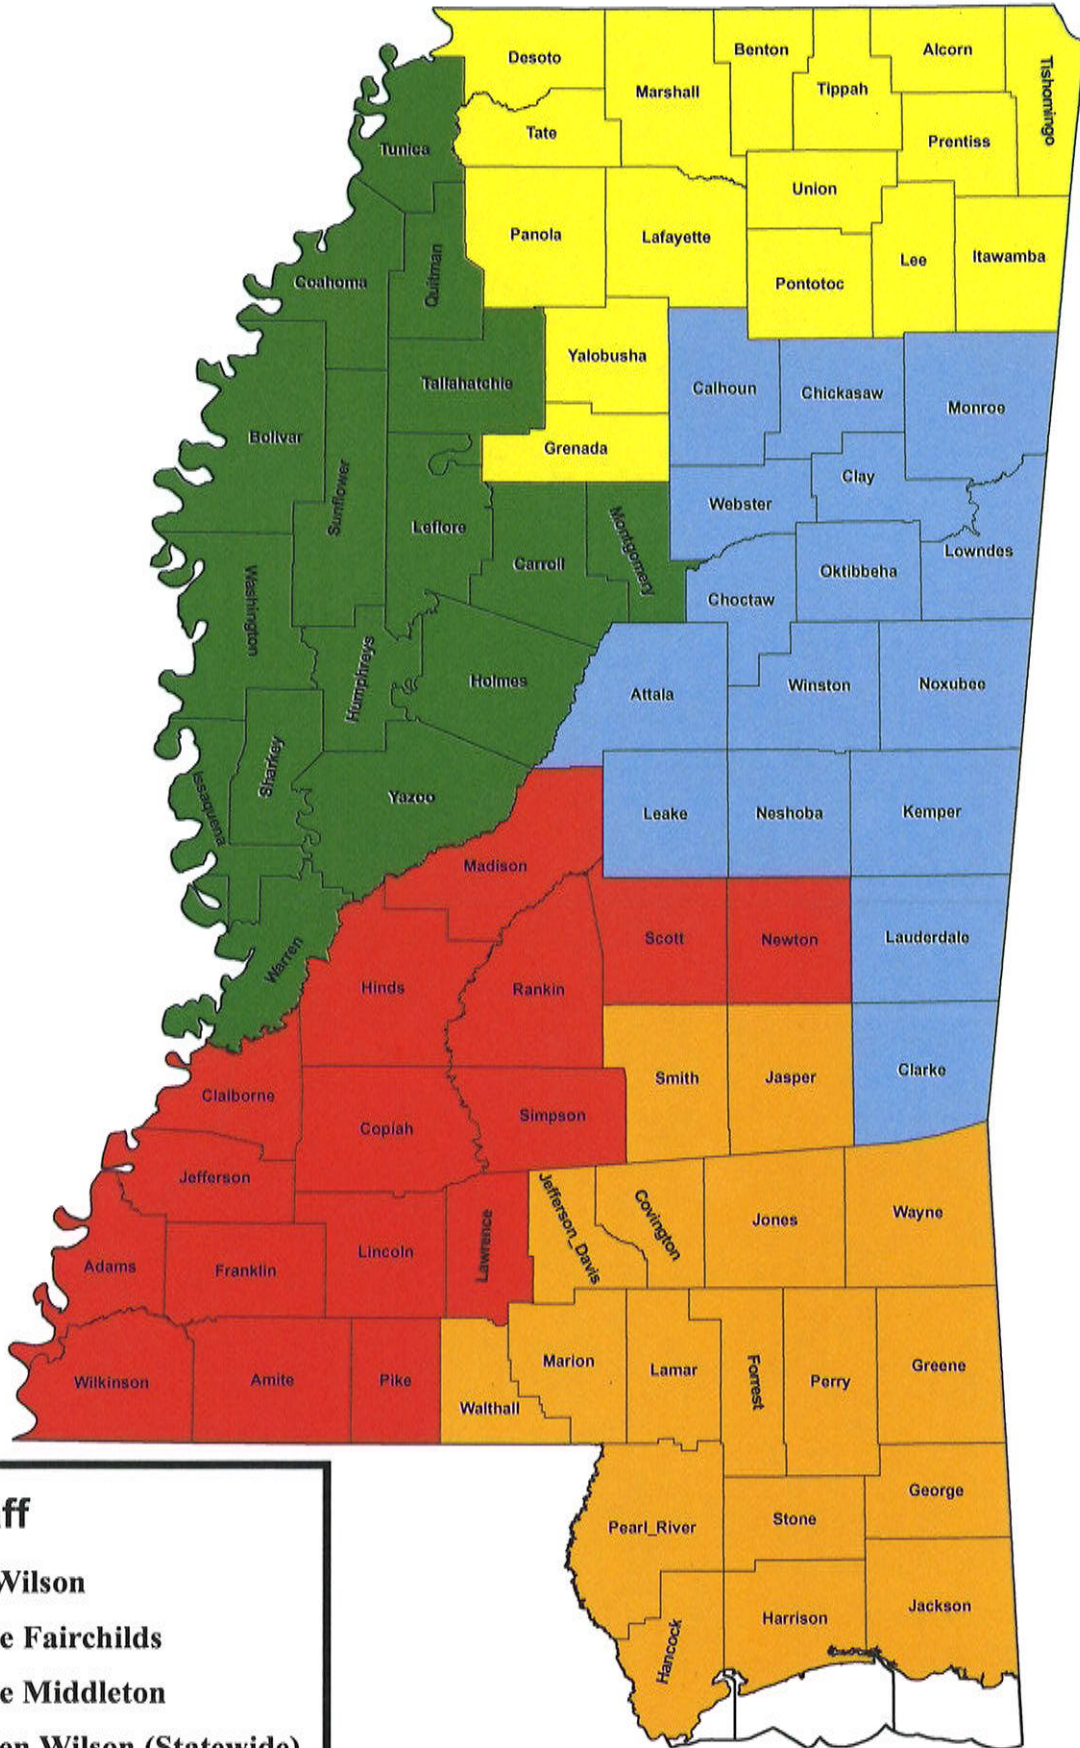

FIELD STAFF ASSIGNMENTS 11/1/2018

Field Staff

- Jeff Wilson
- Lance Fairchilds
- Lance Middleton
- Lauren Wilson (Statewide)
- Carlee Goode
- Robin Tisdale